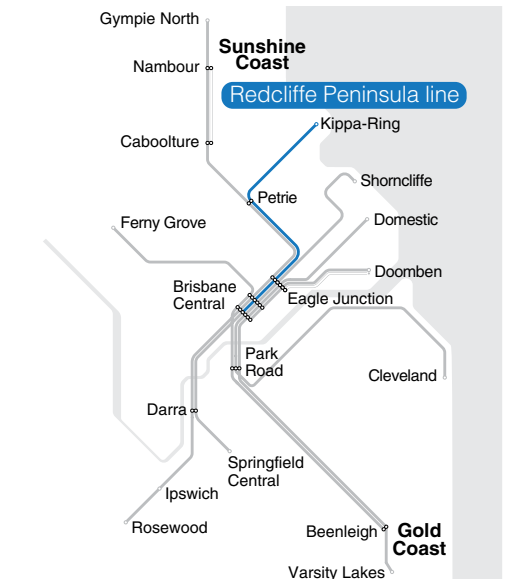

Customers using mobility devices

If you require assistance to board please position yourself near the international symbol of accessibility (white wheelchair on blue background) on the platform. Please indicate to staff that you require assistance and let them know how to assist.

Redcliffe Peninsula line

Effective 10 August 2020

mini network map

See inside for complete network map.

Track your train in real-time with our MyTransLink app.

Also available for bus, ferry and tram.

City to Kippa-Ring