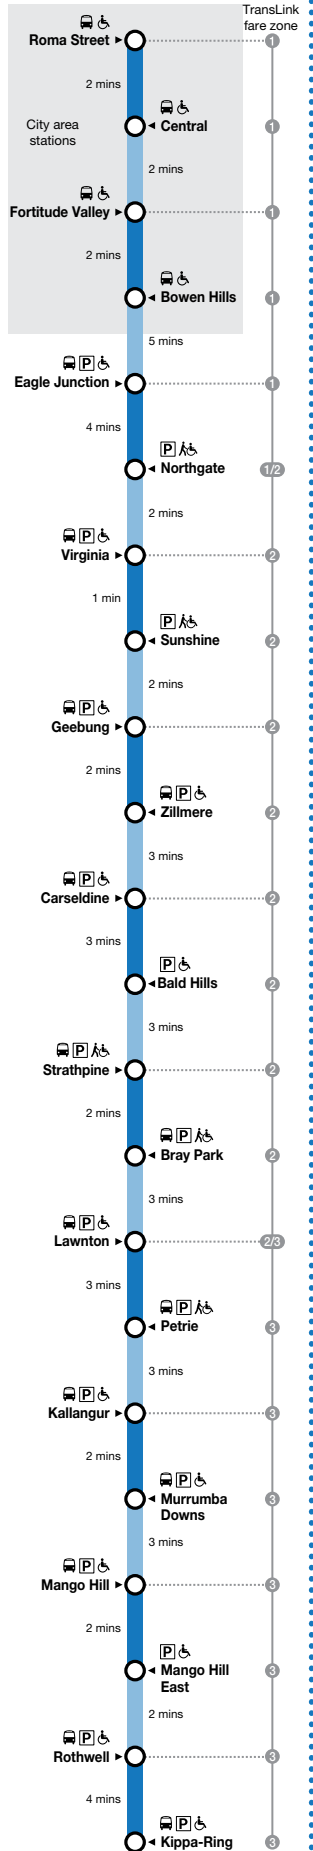

South East Queensland train network map

City to Redcliffe Peninsula line information

Note: Travel times may vary for inbound services.

Network map key

- Ferry Grove and Beenleigh lines
- Shorncliffe and Cleveland lines
- Airport and Gold Coast lines
- Caboolture/Sunshine Coast and Ipswich/Rosewood lines
- Redcliffe Peninsula and Springfield lines
- Doomben line
- Special event service only
- Route 649: Nambour-Caboolture railbus

- Transfer to other train services
- TransLink fare zones
- Transfer to busway services
- Special fares apply
- Independent access
- Assisted access

This map only shows connecting railbus services at train stations. These railbus services replace train services. Many more bus services are scheduled to connect with train services at most train stations.

Express services do not stop at all stations depicted on this map. Please refer to separate line timetables for details.

Most train stations have free park 'n' ride facilities.

For details visit translink.com.au or call 13 12 30 anytime.

* Services to and from the airport stations are operated by Airtrain Citylink Limited ABN 98 066 543 315 pursuant to a contract for services with Queensland Rail.

† Services to and from Gympie North do not stop at Eagle Junction.

Schematic map – not to scale.

Line information key

- This station has a connecting bus service
- Parking available
- Independent access
- Assisted access