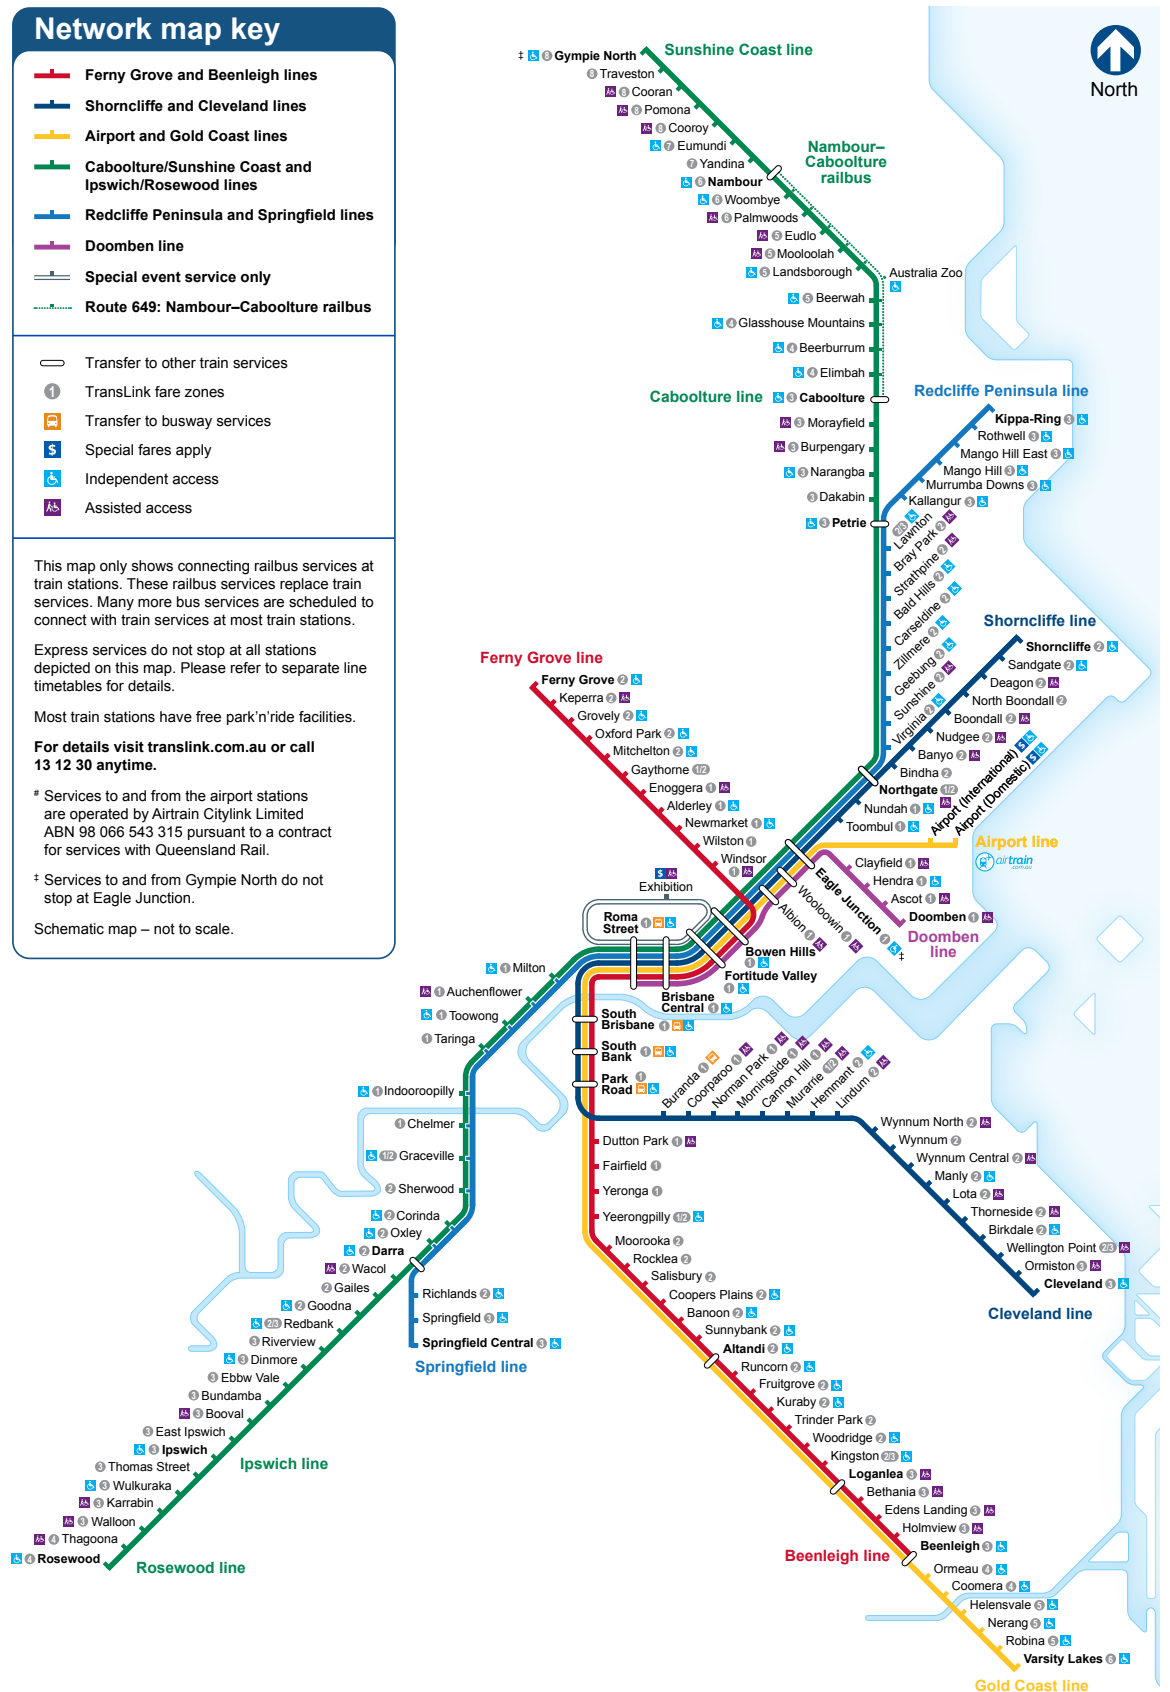

Schematic map – not to scale.

Line information key

- This station has a connecting bus service
- Parking available
- Independent access
- Assisted access

Kippa-Ring to City

inbound

Monday to Friday

Station	am	am	am	am	am	am	am	am	am	am	am	am	am	am	am	am	am	am	am	am	am	am
Kippa-Ring	3:46	4:16	4:46	5:16	5:34	5:46	5:58	6:10	6:22	6:34	6:46	6:52	6:58	7:04	7:10	7:16	7:22	7:28	7:40	7:58	8:16	
Rothwell	3:50	4:20	4:50	5:20	5:38	5:50	6:02	6:14	6:26	6:38	6:50	6:56	7:02	7:08	7:14	7:20	7:26	7:32	7:44	8:02	8:20	
Mango Hill East	3:52	4:22	4:52	5:22	5:40	5:52	6:04	6:16	6:28	6:40	6:52	6:58	7:04	7:10	7:16	7:22	7:28	7:34	7:46	8:04	8:22	
Mango Hill	3:55	4:25	4:55	5:25	5:43	5:55	6:07	6:19	6:31	6:43	6:55	7:01	7:07	7:13	7:19	7:25	7:31	7:37	7:49	8:07	8:25	
Murrumba Downs	3:57	4:27	4:57	5:27	5:45	5:57	6:09	6:21	6:33	6:45	6:57	7:03	7:09	7:15	7:21	7:27	7:33	7:39	7:51	8:09	8:27	
Kallangur	3:59	4:29	4:59	5:29	5:47	5:59	6:11	6:23	6:35	6:47	6:59	7:05	7:11	7:17	7:23	7:29	7:35	7:41	7:53	8:11	8:29	
Petrie	4:02	4:32	5:02	5:32	5:50		6:02	6:14	6:26	6:38	6:50	7:02	7:08	7:14	7:20	7:26	7:32	7:38	7:44	7:56	8:14	8:32